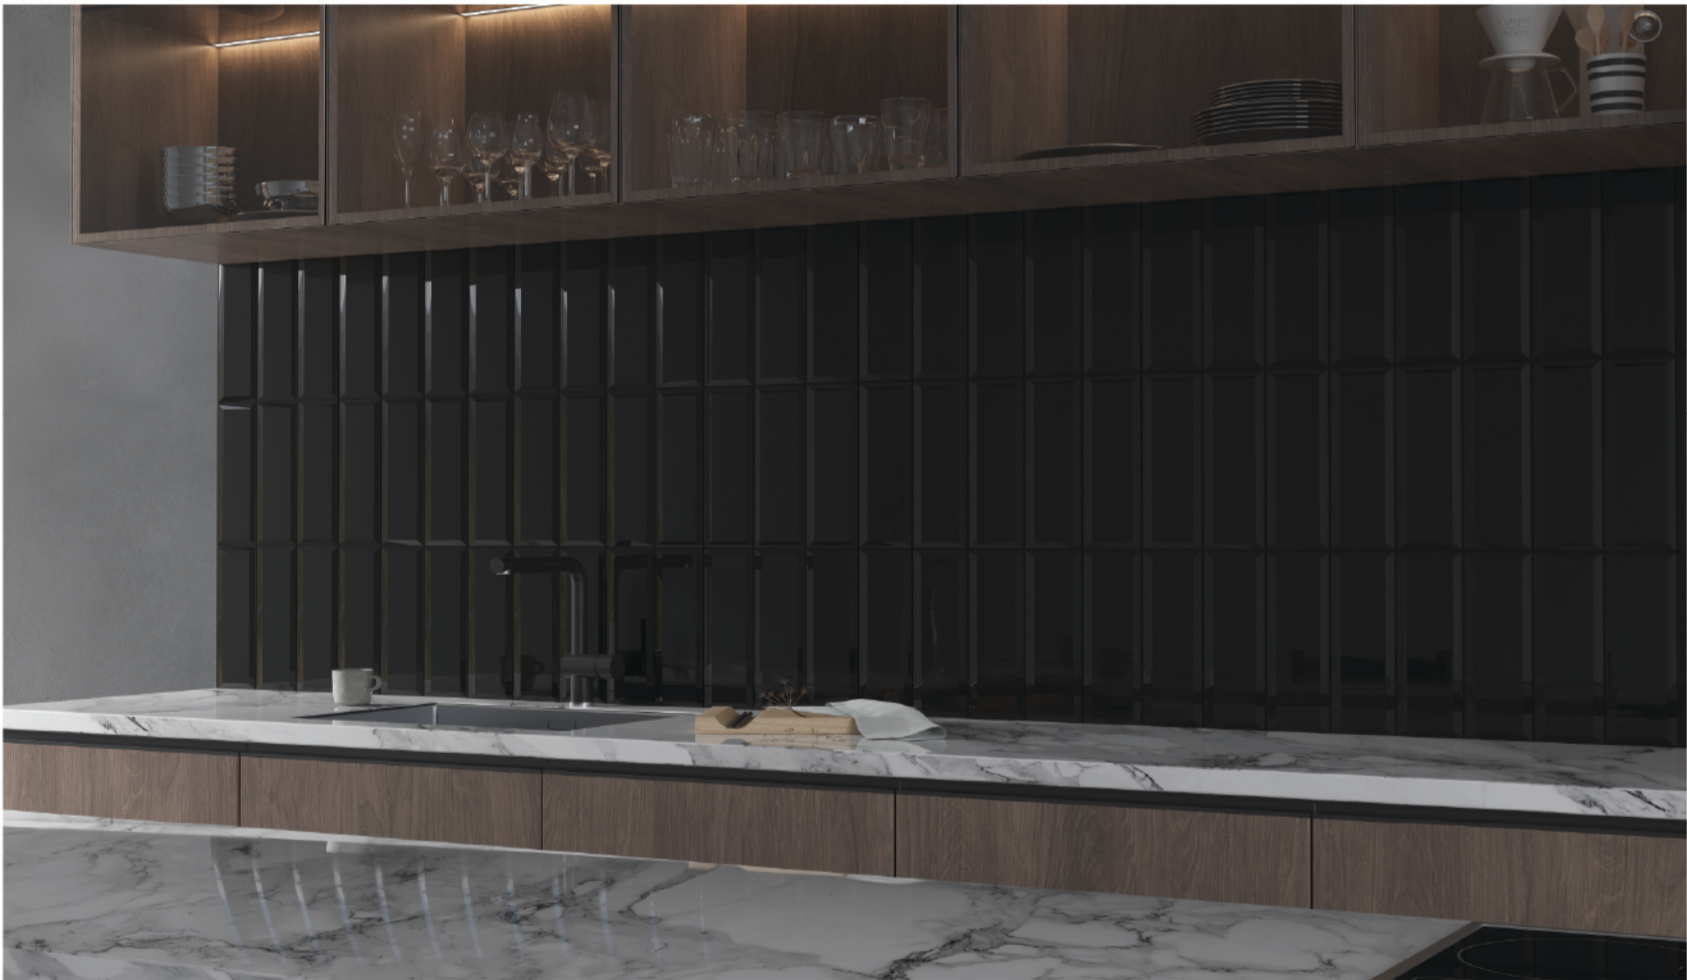

# SALID

Salid Glossy Tile, In The 10×30 Cm Format, Is Available With Four Distinct Faces. With Its Minimal And Elegant Design, Salid Is An Ideal Choice For Kitchens And Bathrooms, Offering A Modern And Seamless Look To Interior Spaces.