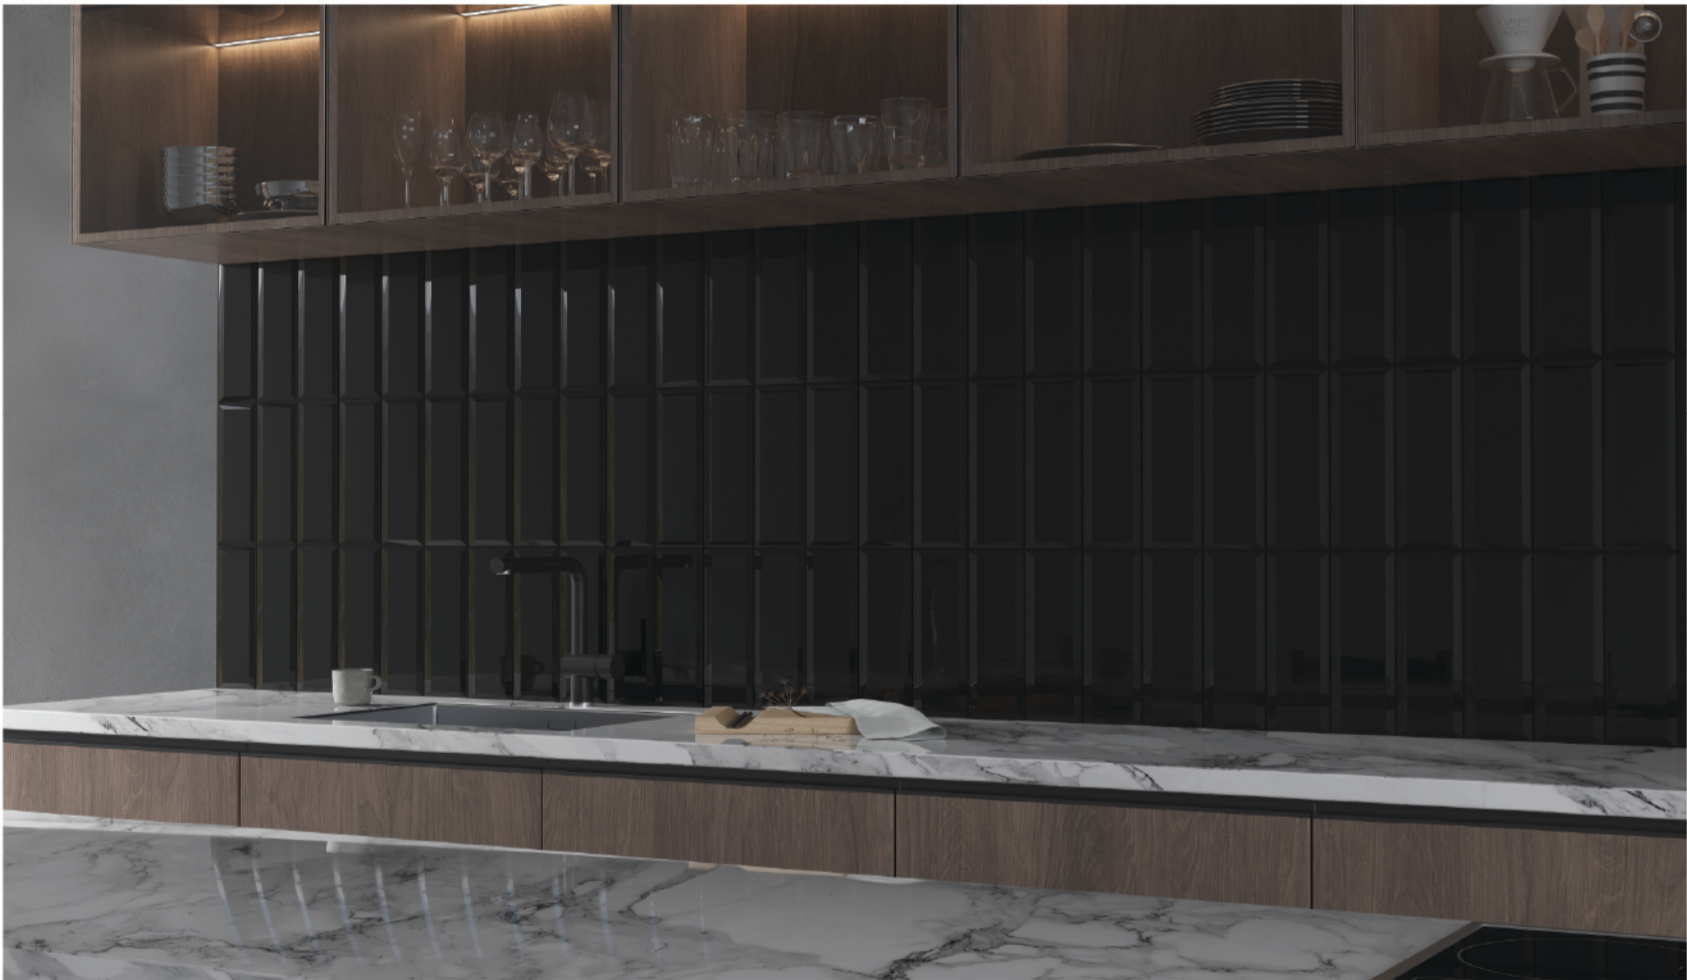

Salid Glossy Tile, In The 10×30 Cm Format, Is Available With Four Distinct Faces. With Its Minimal And Elegant Design, Salid Is An Ideal Choice For Kitchens And Bathrooms, Offering A Modern And Seamless Look To Interior Spaces.