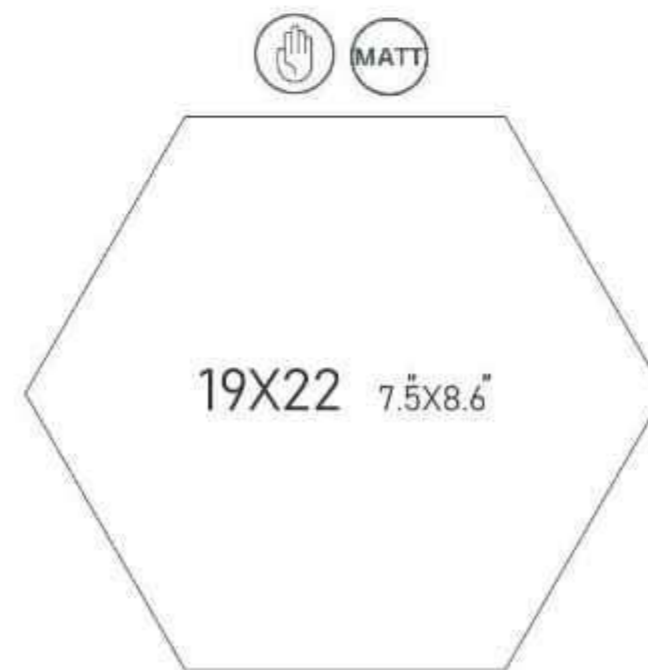

DIESEL

19x22 7.5x8.6

DIESEL

19x22
4 faces

Box

Package	19 x 22cm
Pieces	16
Mq.	0.52
Kg.	9.5

Pallet

Package	19 x 22cm
Boxes	78
Mq.	40.56
Kg.	735