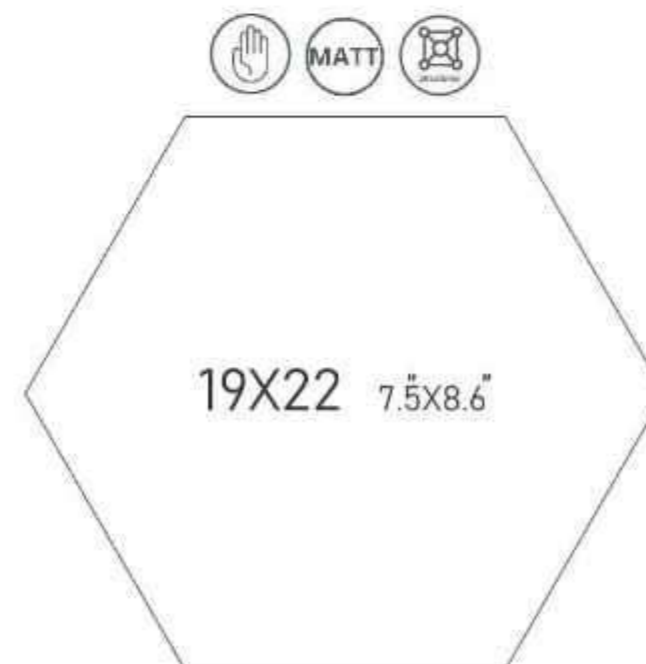

DIESEL

19x22 7.5x8.6

DIESEL

19x22
4 faces

Box

Package	19 x 22cm
Pieces	16
Mq.	0.52
Kg.	9.5

Pallet

Package	19 x 22cm
Boxes	78
Mq.	40.56
Kg.	735

F

SNOW

19x22 75x86

SNOW

19x22

5 faces

8 faces

19X22 7.5X8.6