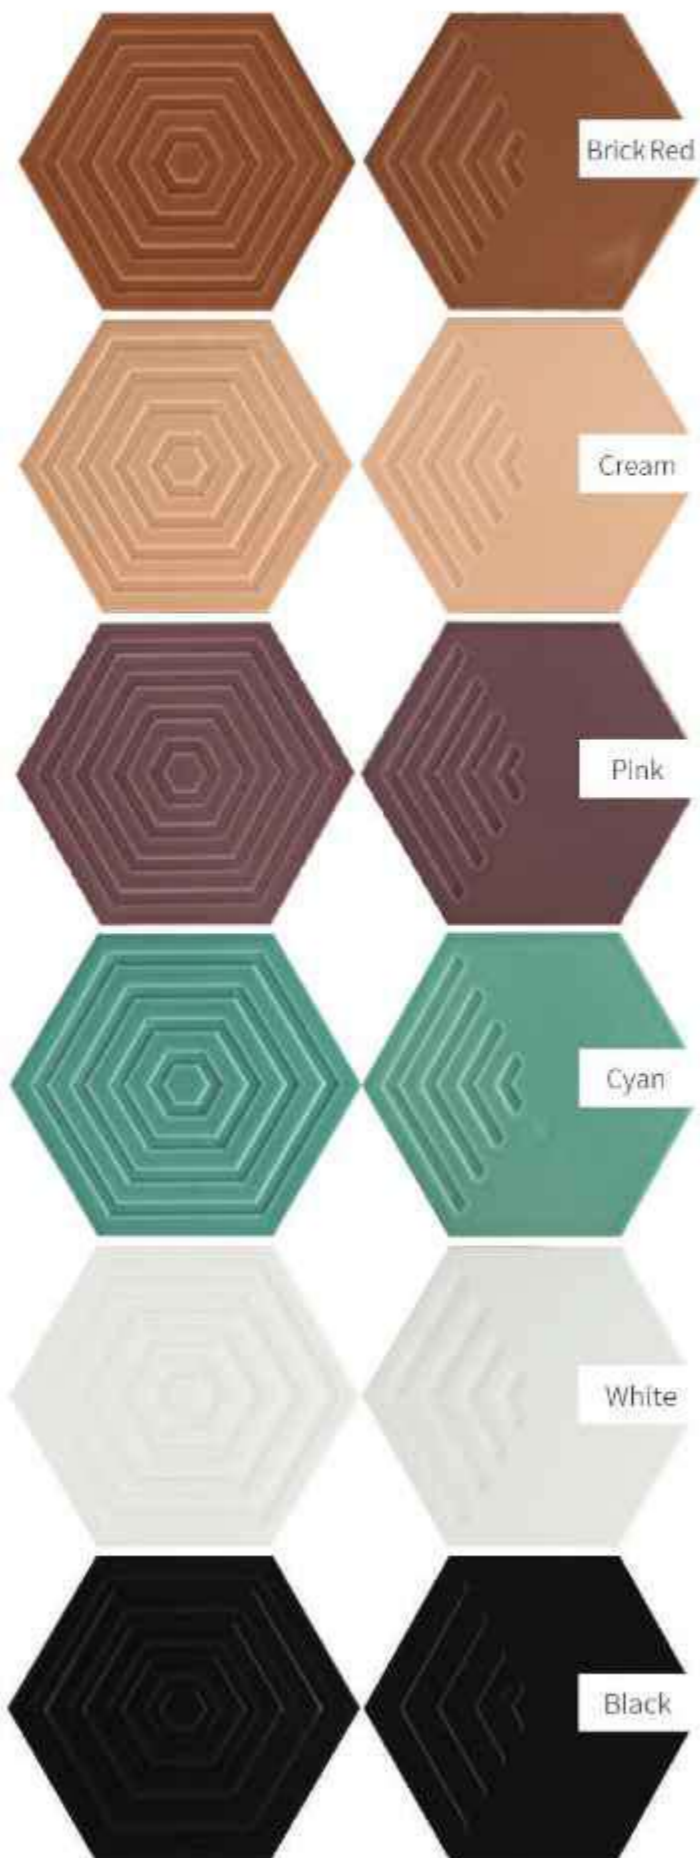

Brick Red

Cream

Pink

Cyan

White

Black