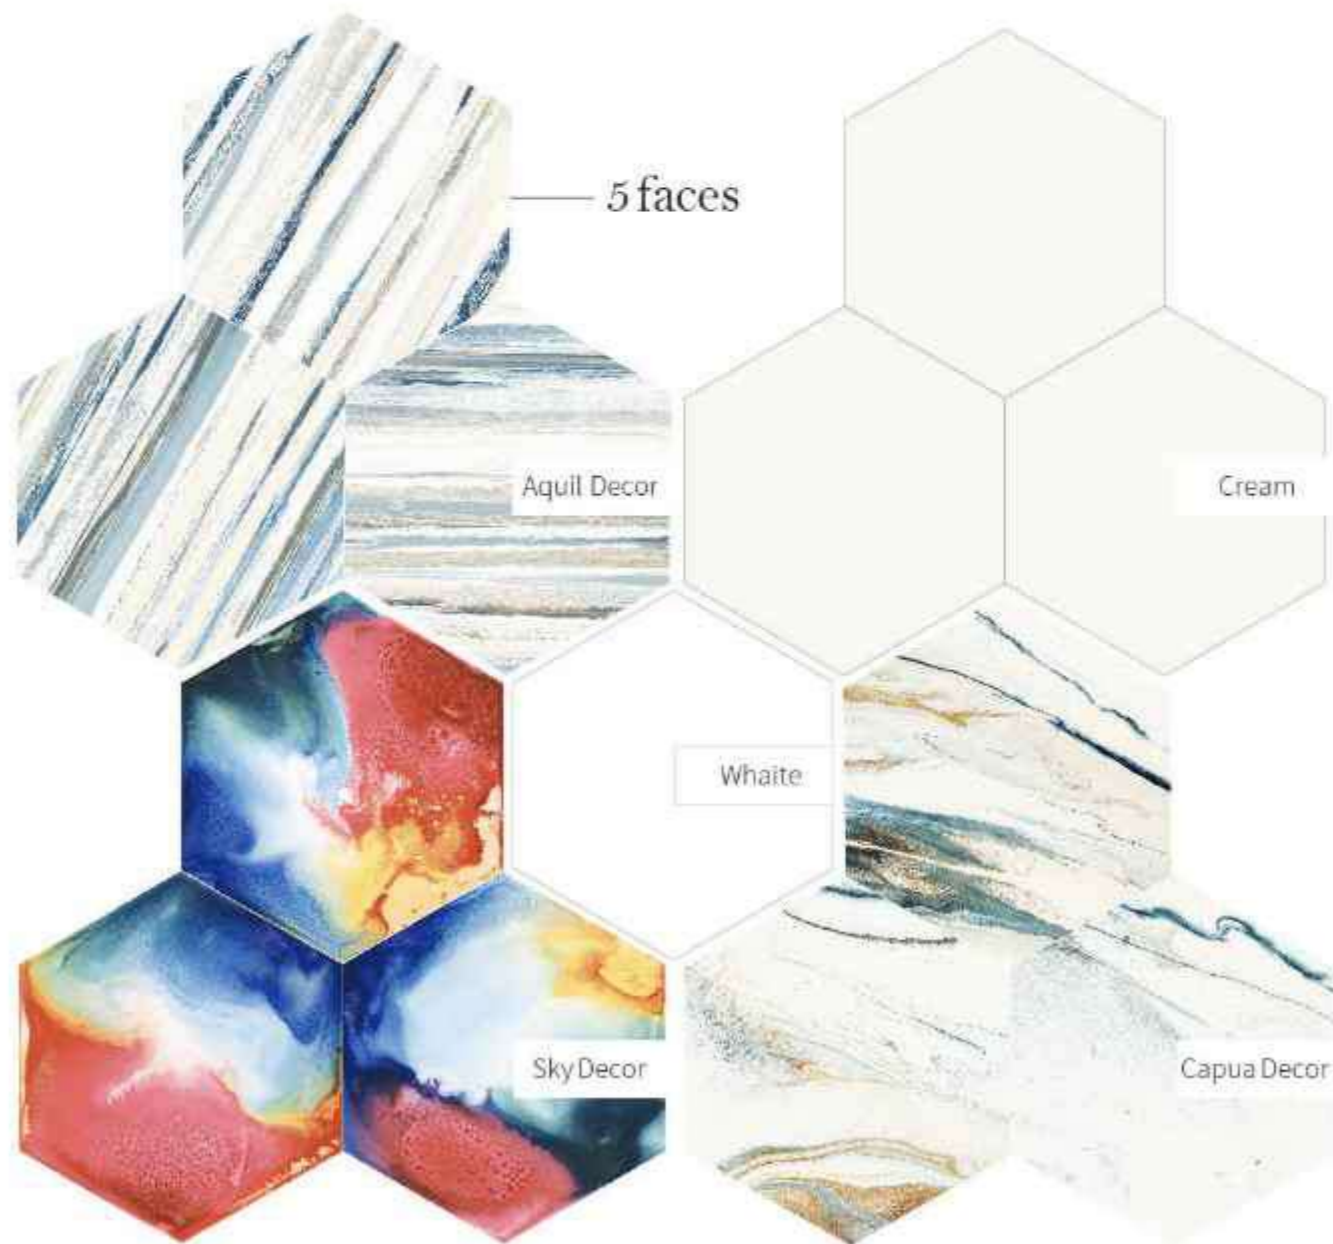

DIESEL

19x22
4 faces

Package	19 x 22cm
Pieces	16
Mq.	0.52
Kg.	9.5

Package	19 x 22cm
Boxes	78
Mq.	40.56
Kg.	735