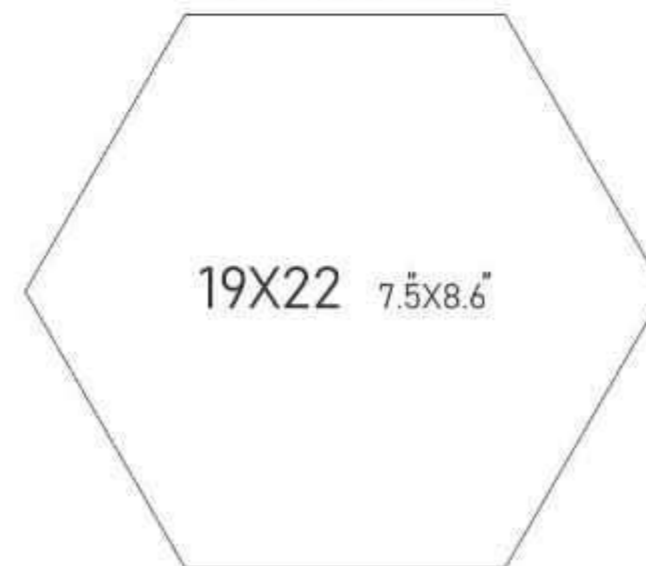

SUBWAY

19x22
2 faces
6 Colors

Box

Package 19 x 22cm	
Pieces	16
Mq.	0.52
Kg.	9.5

Pallet

Package 19 x 22cm	
Boxes	78
Mq.	40.56
Kg.	735