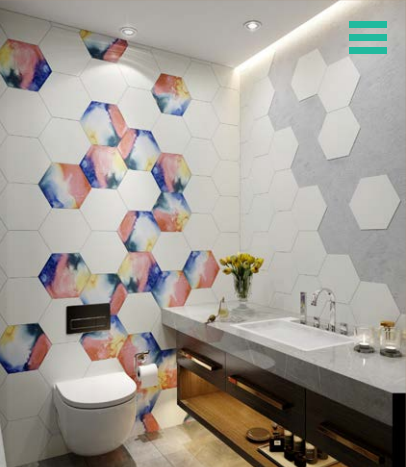

Matt Face

Wall Tile

Digital Print

Structured Surface

Rectified

White Body

Back

Diesle