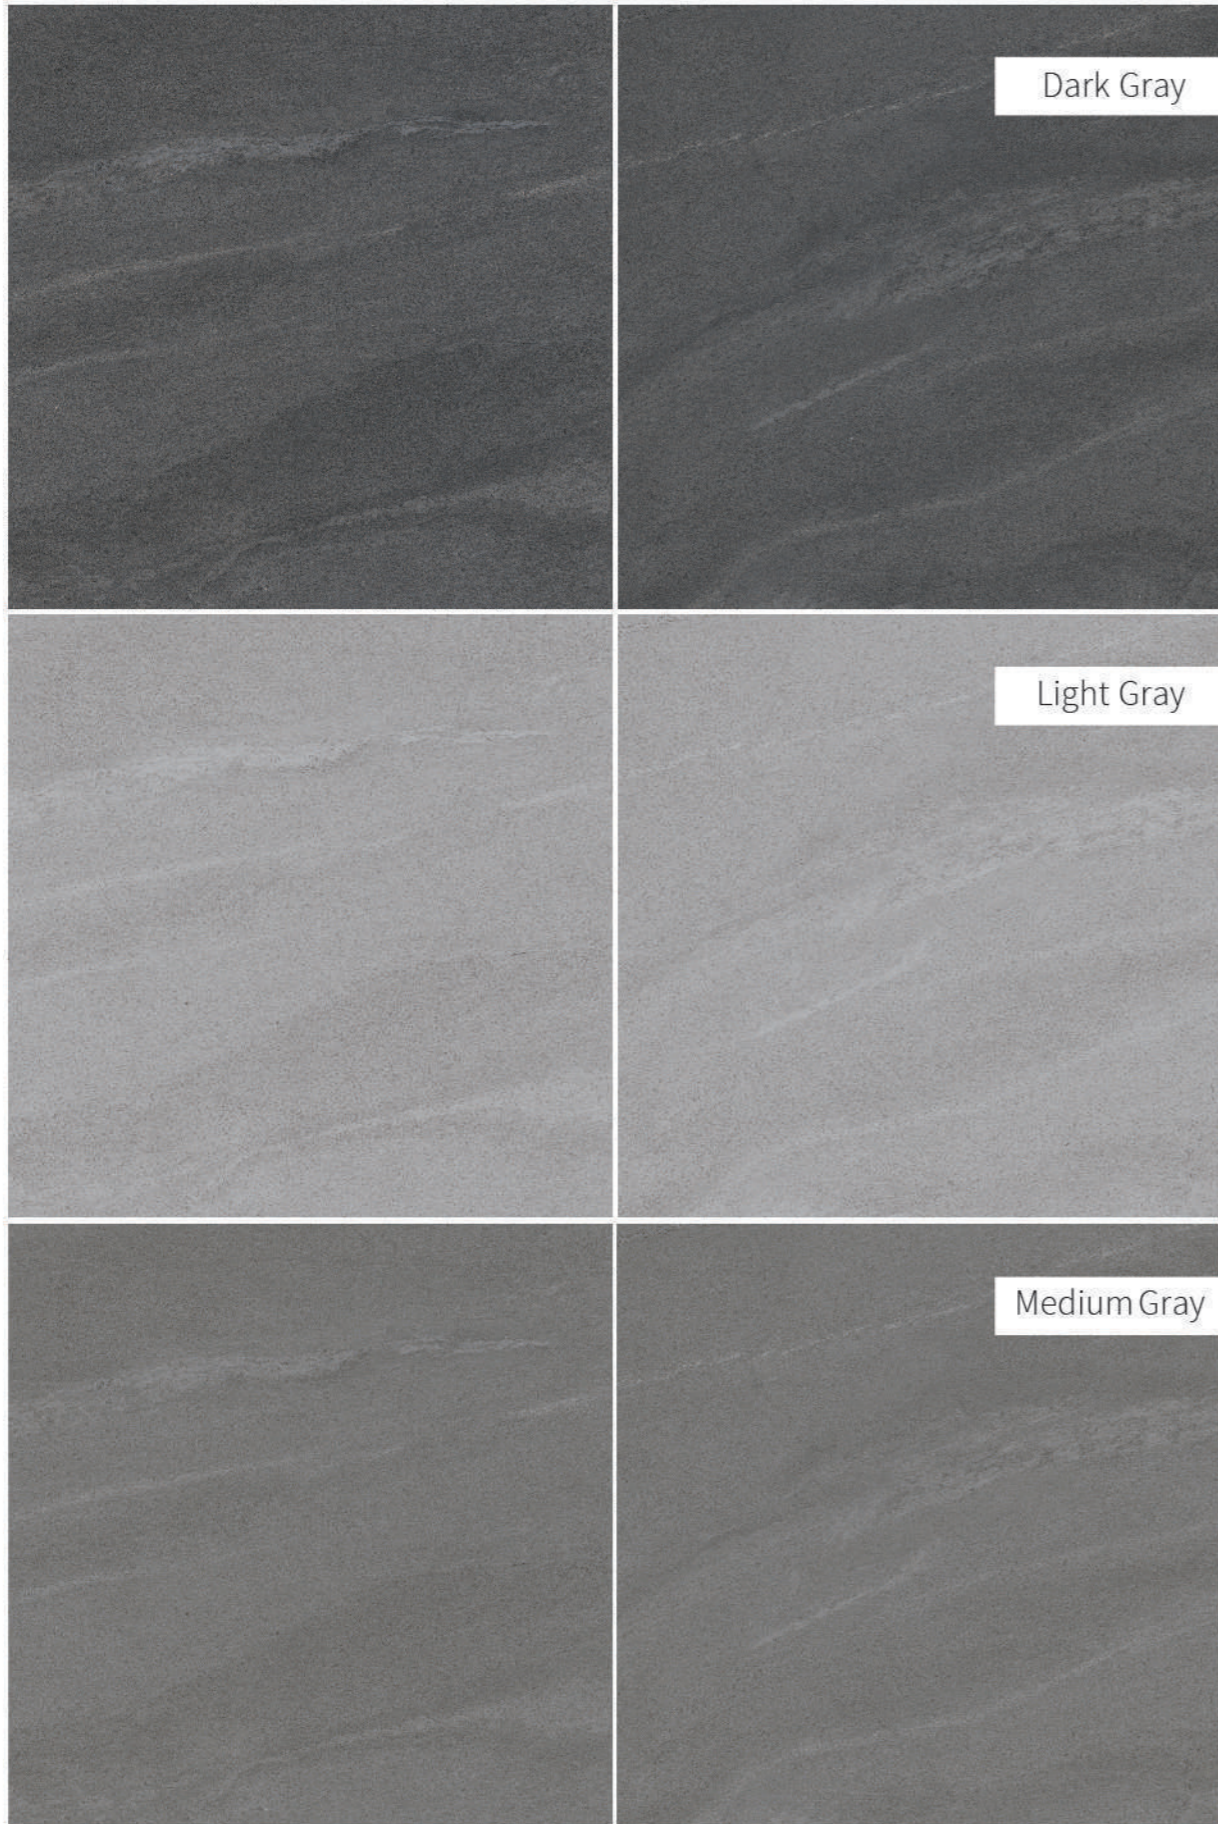

Dark Gray

Light Gray

Medium Gray

POINT

80x80
3 faces