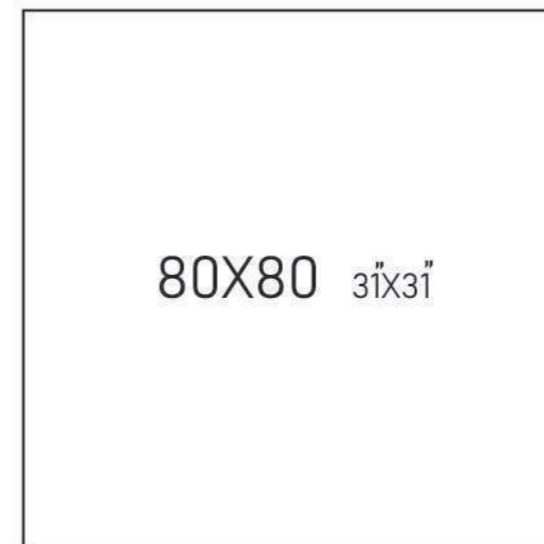

LENA

80x80
3 faces

Package	80 x 80cm
Pieces	3
Mq.	1.929
Kg.	44

Package	80 x 80cm
Boxes	30
Mq.	57.87
Kg.	1320