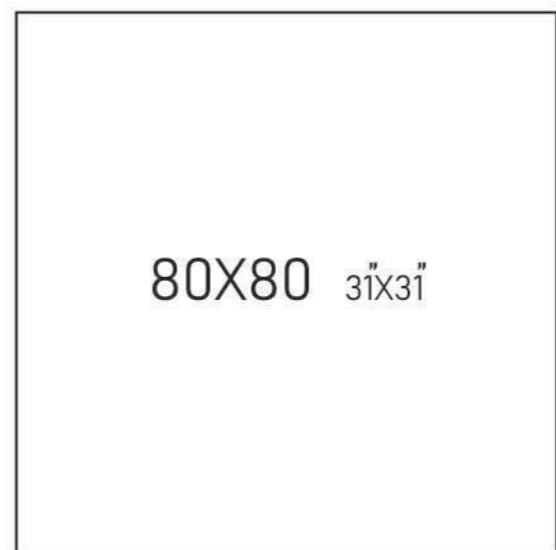

Package	80 x 80cm
Pieces	3
Mq.	1.929
Kg.	44

Package	80 x 80cm
Boxes	30
Mq.	57.87
Kg.	1320