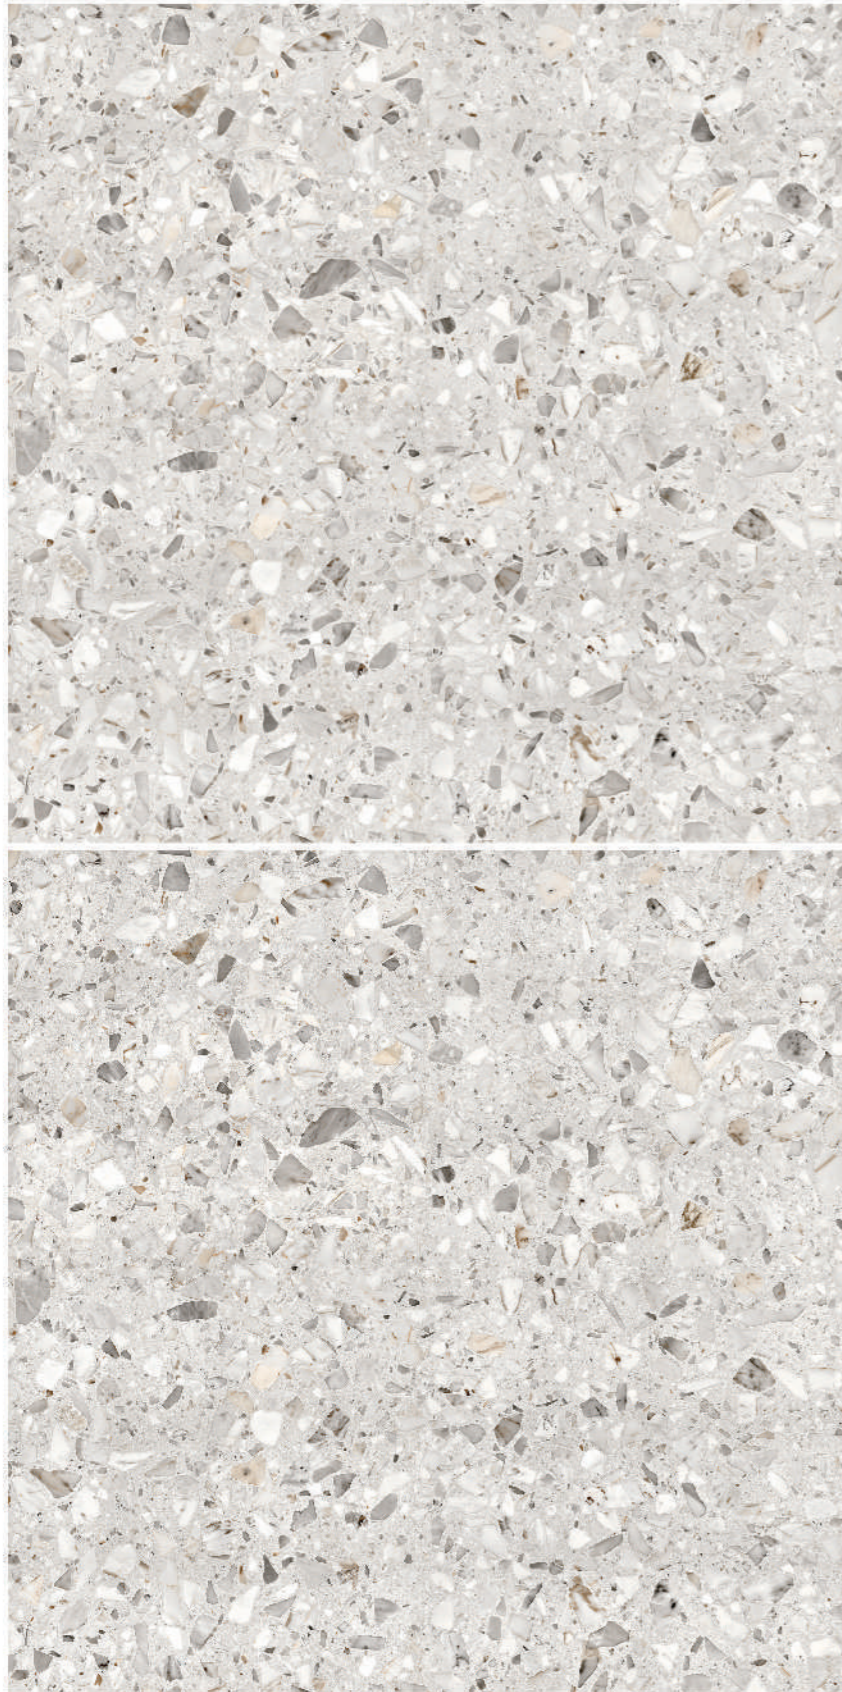

MOSAIC

80x80
1 faces

Box

Pallet

Package	80 x 80cm_{10m}
Pieces	3
Mq.	1.92
Kg.	42

Package	80 x 80cm_{10m}
Boxes	30
Mq.	57.6
Kg.	1300