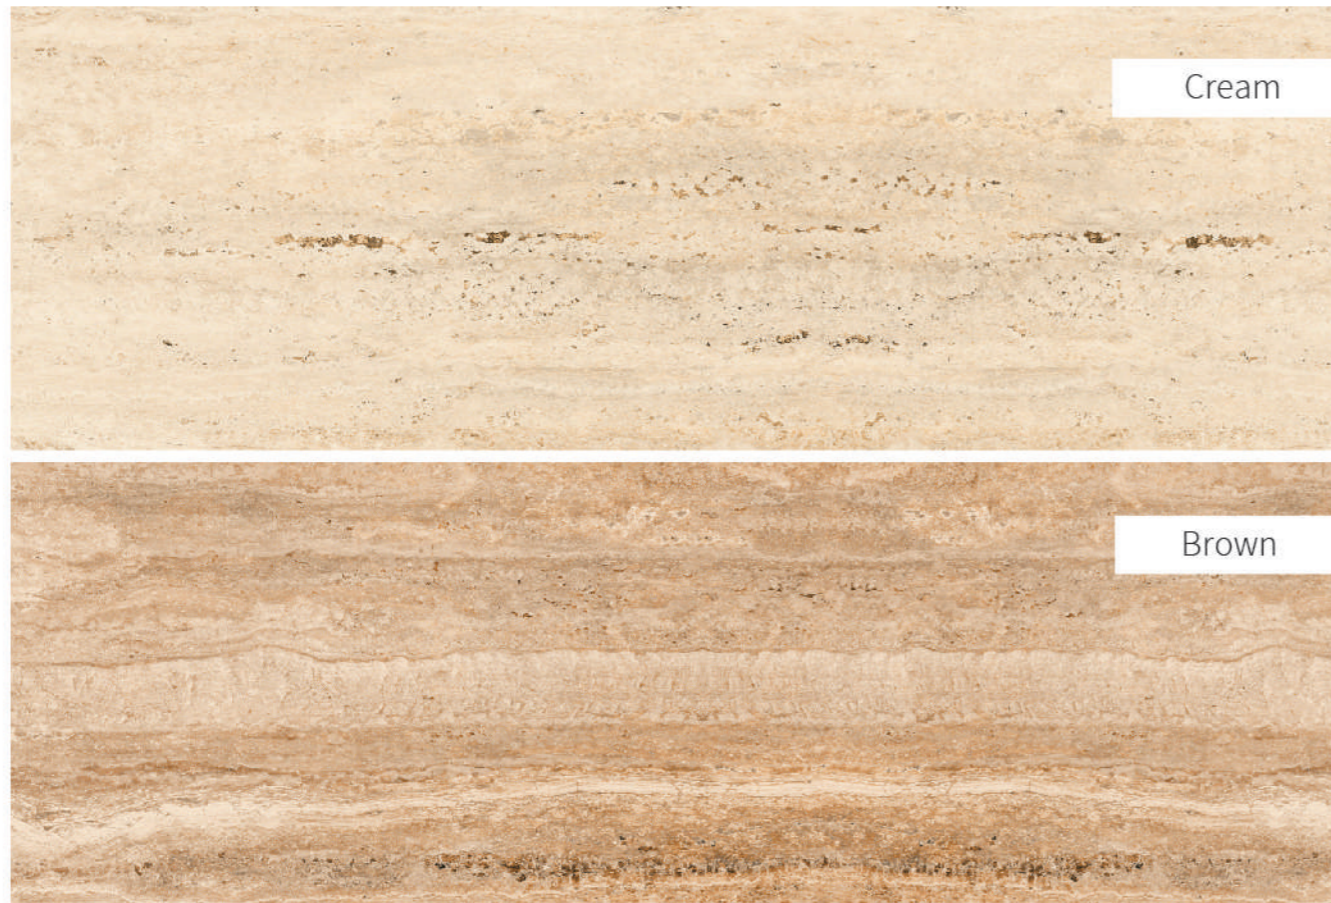

GARDLAND

40x120
3 faces

Package	40 x 120 cm
Pieces	3
Mq.	1.43
Kg.	35.200

Package	40 x 120 cm
Boxes	64
Mq.	91.52
Kg.	2250