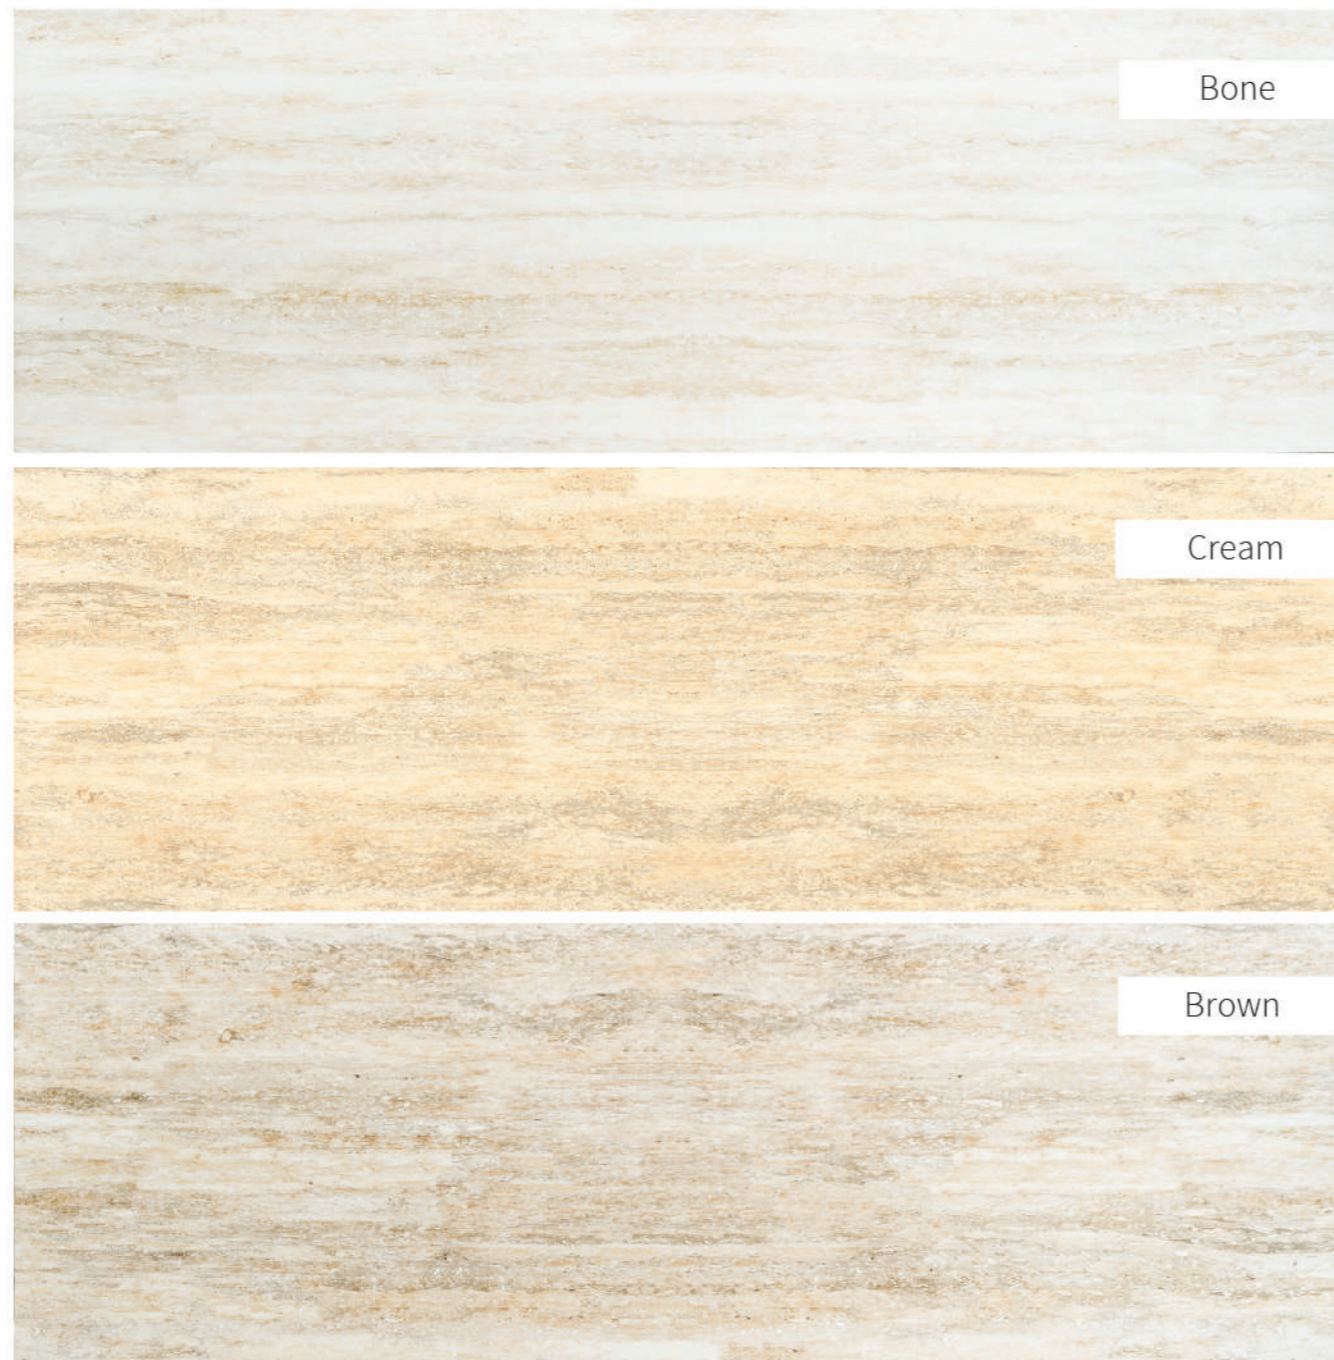

GOLDESTON

40x120
3 faces

Package	40 x 120 cm
Pieces	3
Mq.	1.43
Kg.	35.200

Package	40 x 120 cm
Boxes	64
Mq.	91.52
Kg.	2250