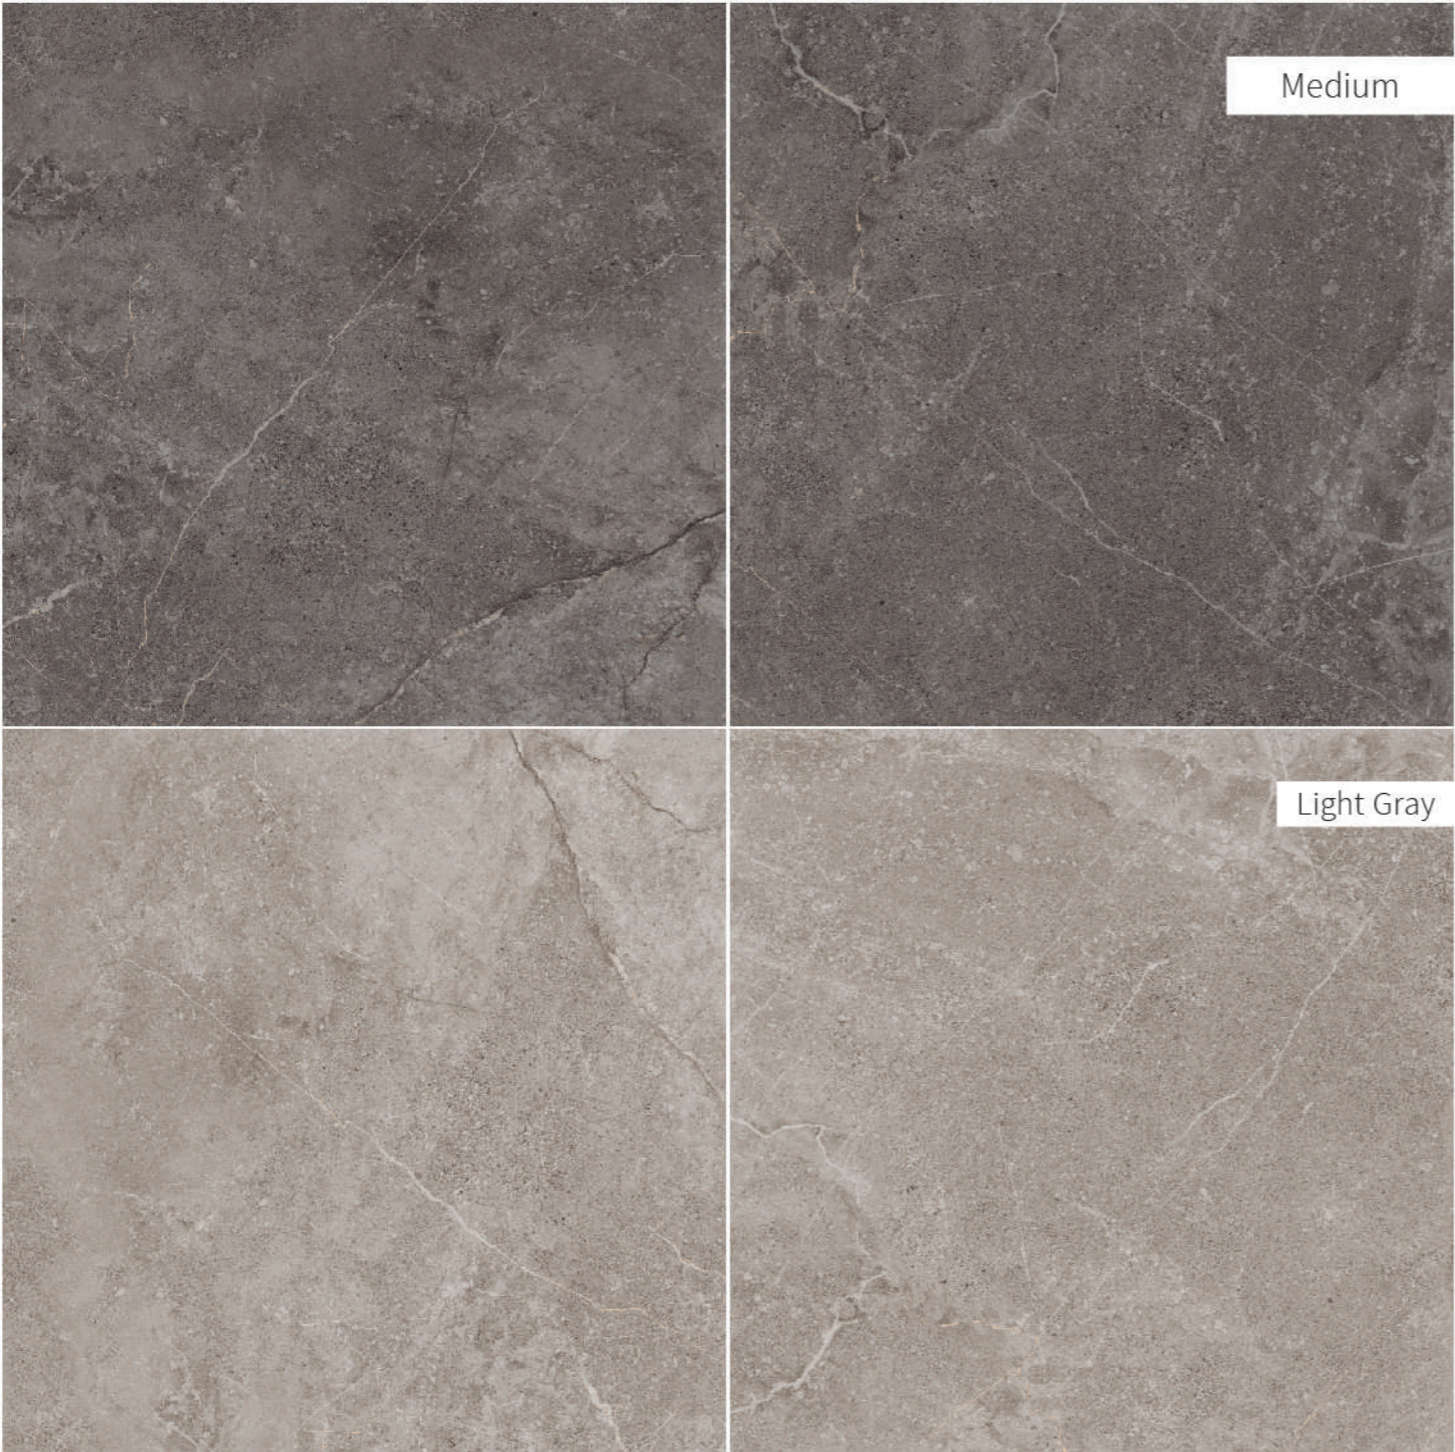

KARMA

120x120
3 faces

Package	120 x 120cm
Pieces	1
Mq.	1.44
Kg.	35

Package	120 x 120cm
Boxes	44
Mq.	63.36
Kg.	1500