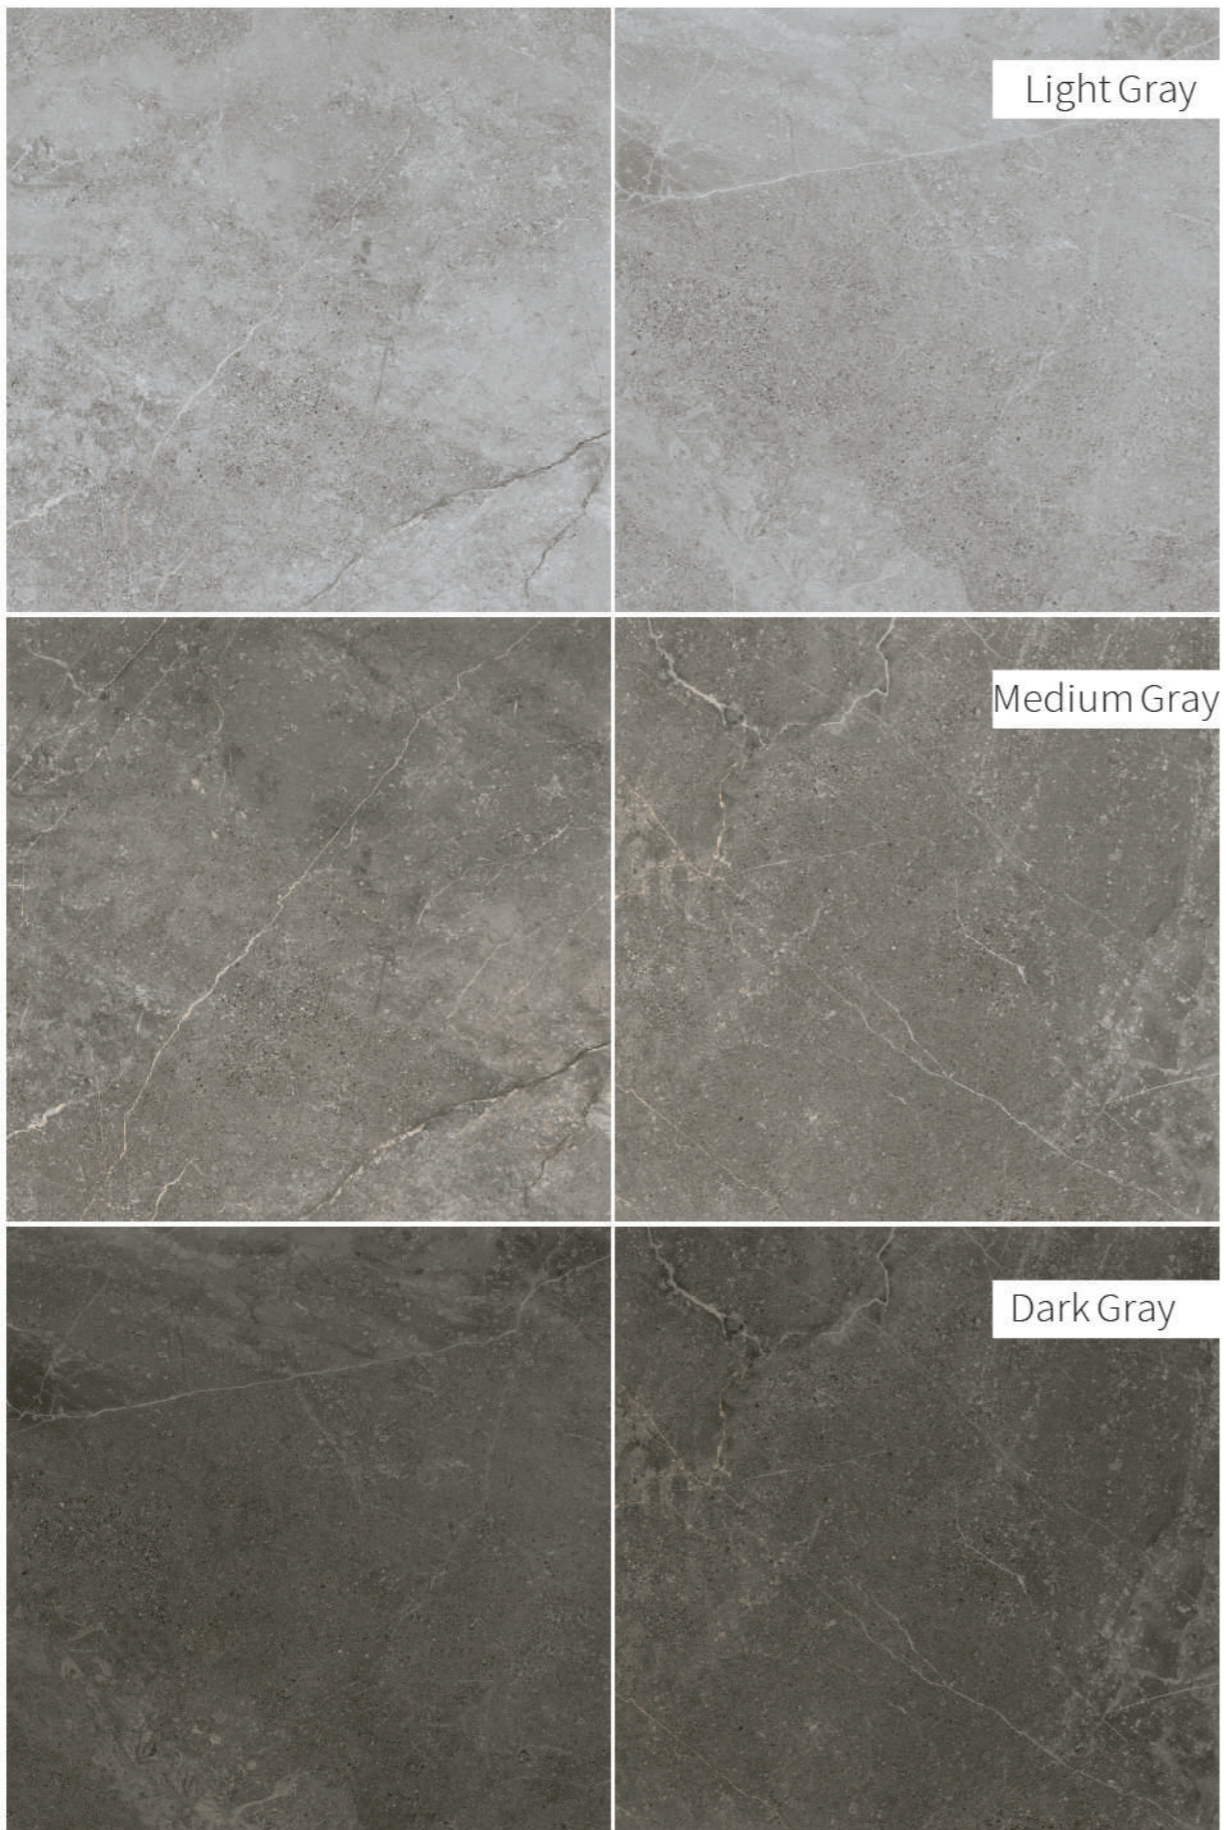

KARMA

120x120
3 faces