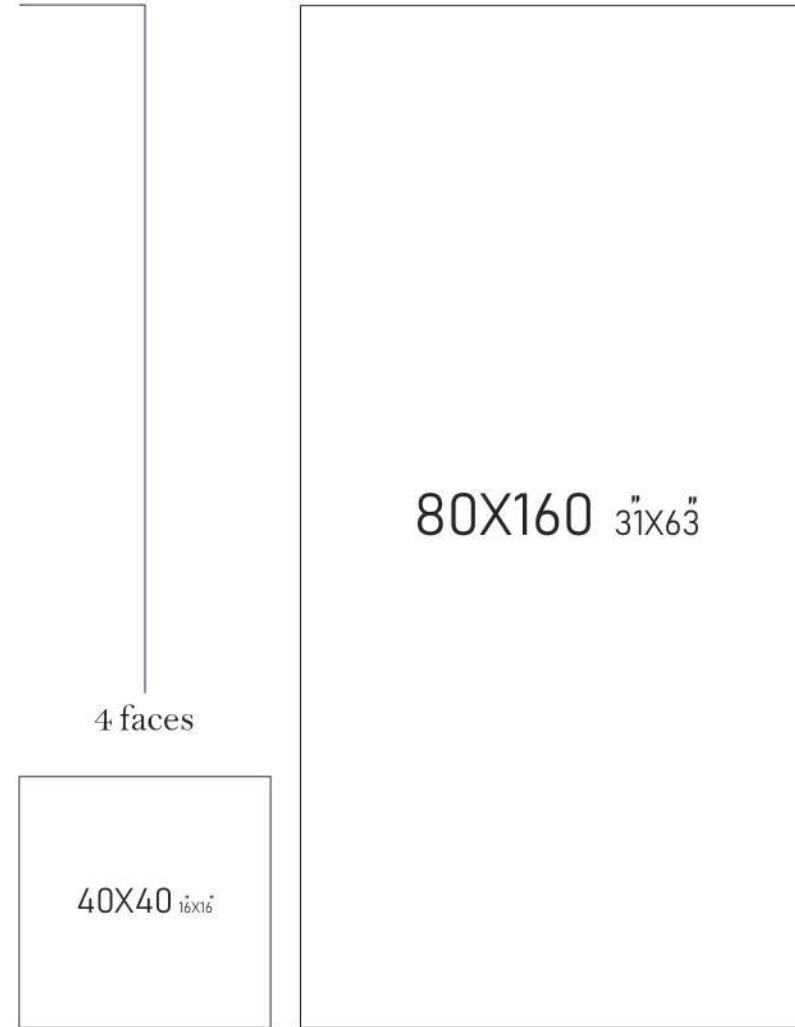

Dark Gray

Light Gray

ELIX

80 x 160
3 faces

Box

Package	80 x 160 cm
Pieces	1
Mq.	1.28
Kg.	34-35

Pallet

Package	80 x 160 cm
Boxes	30
Mq.	38.4
Kg.	1000

LASHATOR

80 x 160
4 faces

Box

Package	80 x 160 cm
Pieces	1
Mq.	1.28
Kg.	34-35

Pallet

Package	80 x 160 cm
Boxes	30
Mq.	38.4
Kg.	1000

AVALON

80 x 160