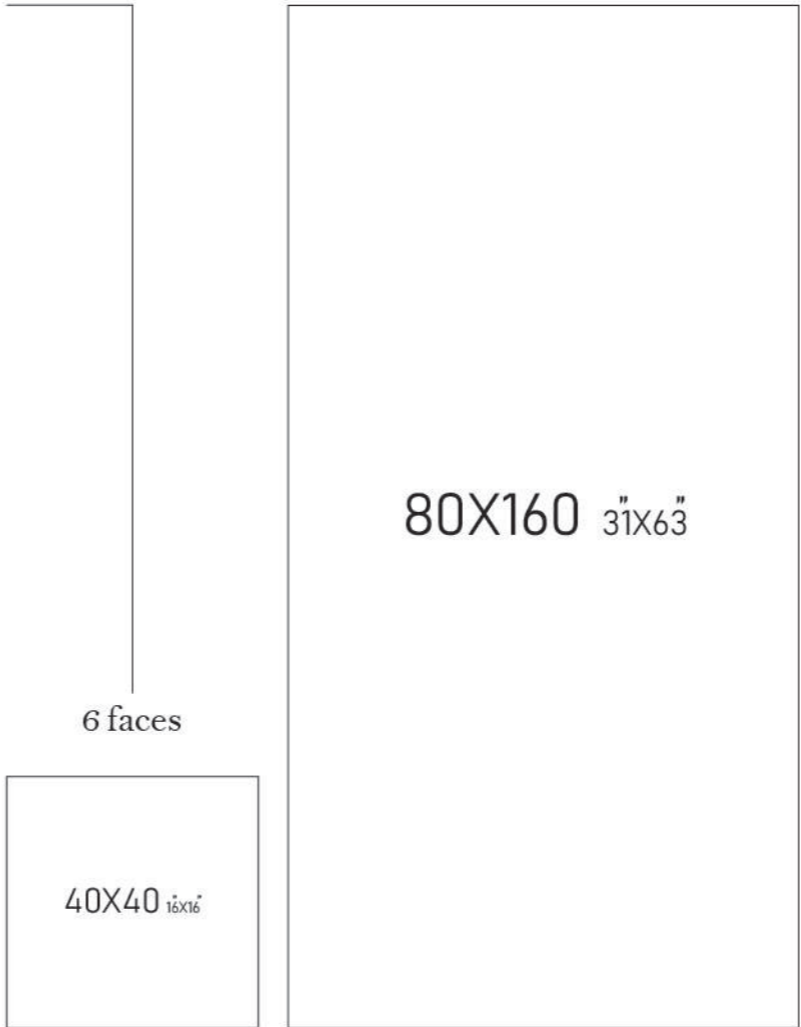

Dark Gray

Light Gray

ELIX

80 x 160
3 faces

Box

Package	80 x 160 cm
Pieces	1
Mq.	1.28
Kg.	34-35

Pallet

Package	80 x 160 cm
Boxes	30
Mq.	38.4
Kg.	1000

LASHATOR

80 x 160
4 faces

Box

Package	80 x 160 cm
Pieces	1
Mq.	1.28
Kg.	34-35

Pallet

Package	80 x 160 cm
Boxes	30
Mq.	38.4
Kg.	1000

AVALON

80 x 160