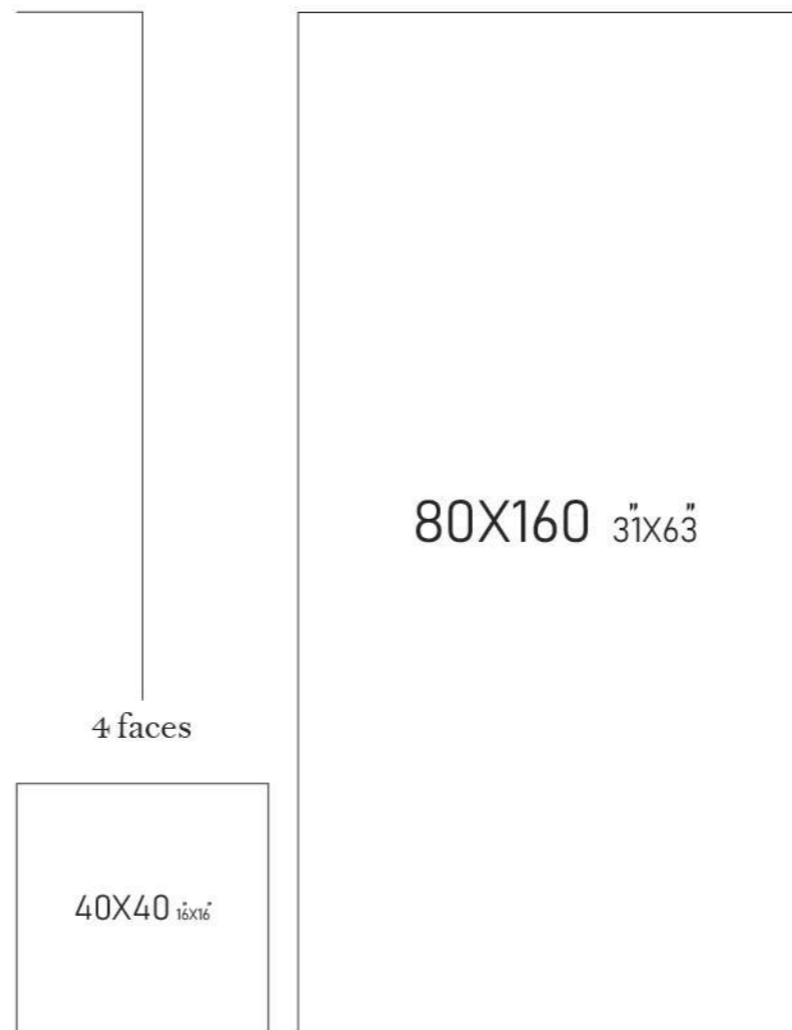

About Nitro

"We are proud to present the Nitro collection in the size of 80x160 centimeters, featuring both matte and polished surfaces. This collection includes new warm color schemes such as mocha, bluegreen, and redbrown. It falls under the category of super-sized premium ceramic products, designed and manufactured with high quality and a wide spectrum of colors. These tiles are suitable for walls and floors in any interior decor style."

Dark

TRAVERTINO

80 x 160
3 faces

4 faces

40X40 16X16

80X160 31X63

Box

Package	80 x 160 cm
Pieces	1
Mq.	1.28
Kg.	34-35

Pallet

Package	80 x 160 cm
Boxes	30
Mq.	38.4
Kg.	1000

ELEGANT

80 x 160 31x63

Light Gray

Dark Gray

ELEGANT

80 x 160
3 faces

Box

Package	80 x 160 cm
Pieces	1
Mq.	1.28
Kg.	34-35

Pallet

Package	80 x 160 cm
Boxes	30
Mq.	38.4
Kg.	1000

NITRO COLLECTION 80X160 - Polished

Contents

- Altice
- Atrin
- Delicato
- Dumer
- Elix
- Lashator

FAKHAR Group