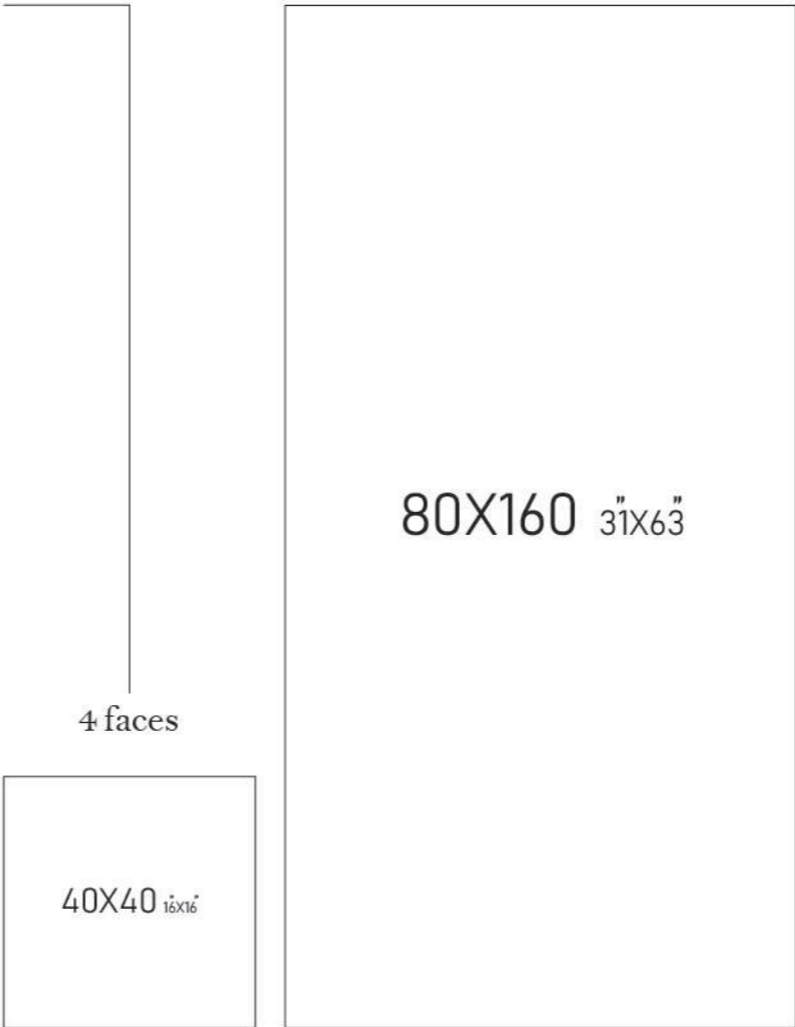

About Nitro

"We are proud to present the Nitro collection in the size of 80x160 centimeters, featuring both matte and polished surfaces. This collection includes new warm color schemes such as mocha, bluegreen, and redbrown. It falls under the category of super-sized premium ceramic products, designed and manufactured with high quality and a wide spectrum of colors. These tiles are suitable for walls and floors in any interior decor style."

Dark

TRAVERTINO

80 x 160
3 faces

4 faces

40X40 16X16

80X160 31X63

Box

Package	80 x 160 cm
Pieces	1
Mq.	1.28
Kg.	34-35

کاشی برلیان

ALTICE

80 x 160 31x63

ALTICE

80 x 160
4 faces

5 faces

40X40 16x16

80X160 31x63