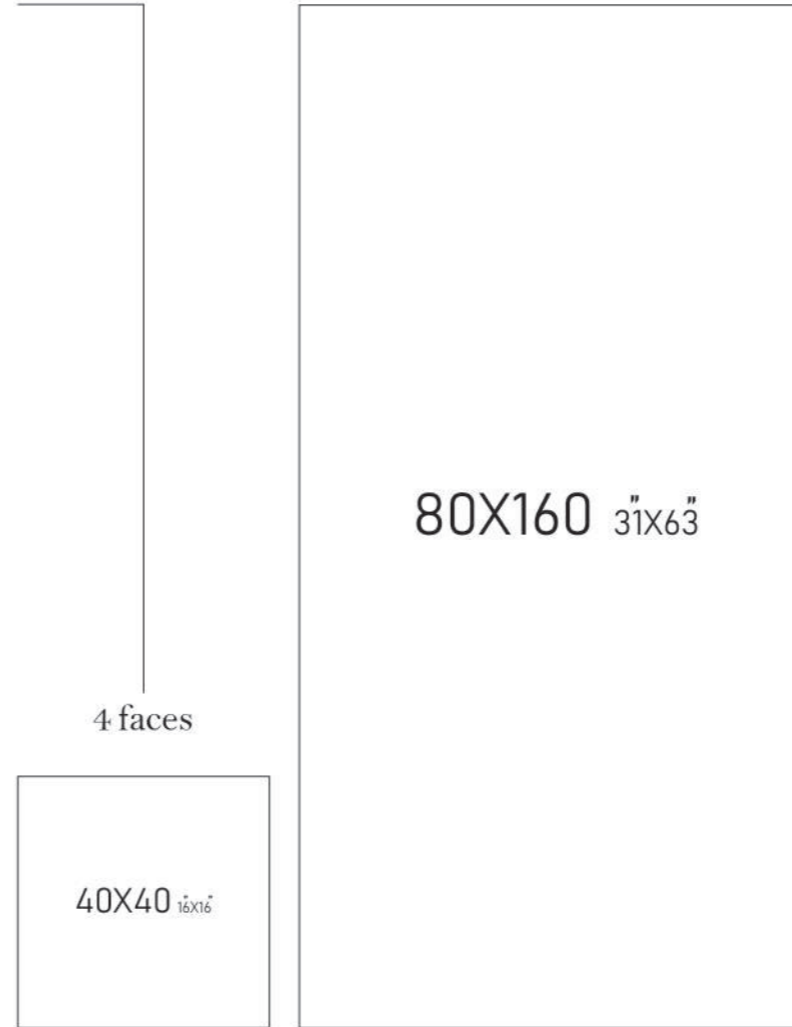

LASHATOR

80 x 160
4 faces

Package	80 x 160 cm
Pieces	1
Mq.	1.28
Kg.	34-35

Package	80 x 160 cm
Boxes	30
Mq.	38.4
Kg.	1000