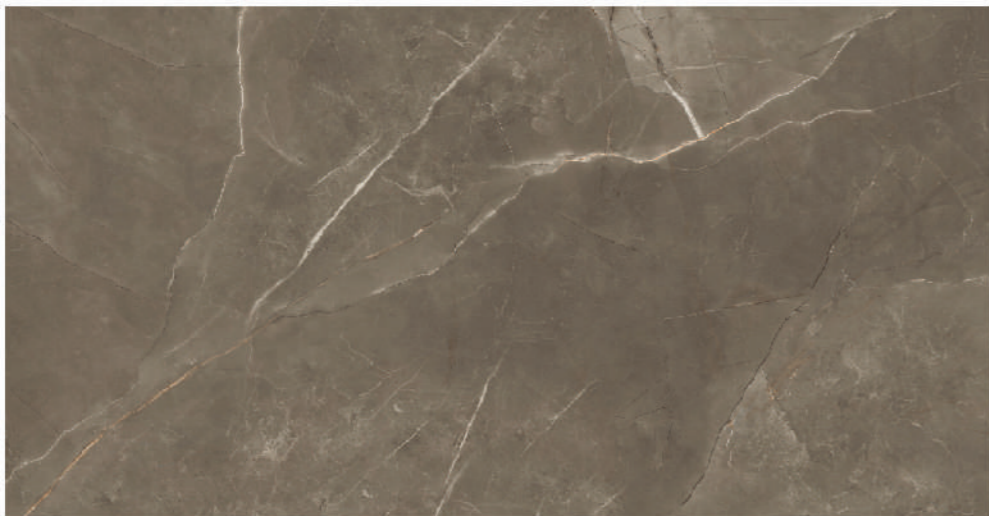

Nescafe Light